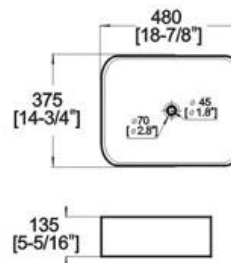

Winfield[®] Vitreous China

D58D2

D58D2 ART BASIN

Features:

- * Vitreous china.
- * Above-counter.
- * Without overflow.
- * No faucet hole, requires wall or counter-mount faucet.
- * Dimensions: Height: 5-5/16" (135mm)
Length: 18-7/8" (480mm)
Width: 14-3/4" (375mm)