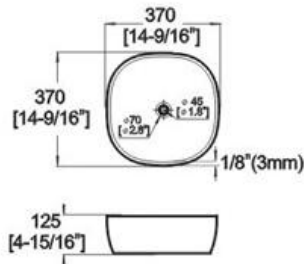

Winfield[®] Vitreous China

D591

D591 ART BASIN

Features:

- * Vitreous china.
- * Above-counter.
- * Without overflow.
- * No faucet hole, requires wall or counter-mount faucet.
- * Dimensions: Height: 4-15/16" (125mm)
Length: 14-9/16" (370mm)
Width: 14-9/16" (370mm)