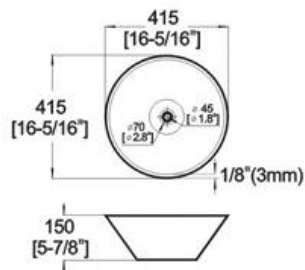

### D70B ART BASIN

Features:

- \* Vitreous china.
- \* Above-counter.
- \* Without overflow.
- \* No faucet hole, requires wall or counter-mount faucet.
- \* Dimensions: Height: 5-7/8" (150mm)  
Length: 16-5/16" (415mm)  
Width: 16-5/16" (415mm)