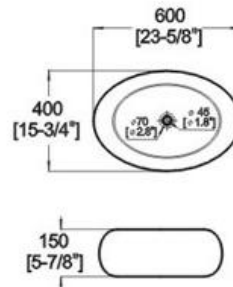

Winfield[®] Vitreous China

D881D1

D881D1 ART BASIN

Features:

- * Vitreous china.
- * Above-counter.
- * Without overflow.
- * No faucet hole, requires wall or counter-mount faucet.

* Dimensions: Height: 5-7/8" (150mm)
Length: 23-5/8" (600mm)
Width: 15-3/4" (400mm)