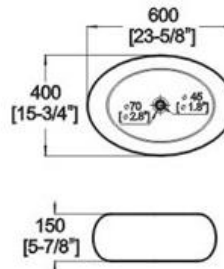

Winfield[®] Vitreous China

D881D2

D881D2 ART BASIN

Features:

- * Vitreous china.
- * Above-counter.
- * Without overflow.
- * No faucet hole, requires wall or counter-mount faucet.
- * Dimensions: Height: 5-7/8" (150mm)
Length: 23-5/8" (600mm)
Width: 15-3/4" (400mm)