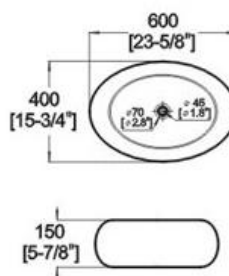

Winfield[®] Vitreous China

D881D3

D881D3 ART BASIN

Features:

- * Vitreous china.
- * Above-counter.
- * Without overflow.
- * No faucet hole, requires wall or counter-mount faucet.
- * Dimensions: Height: 5-7/8" (150mm)
Length: 23-5/8" (600mm)
Width: 15-3/4" (400mm)