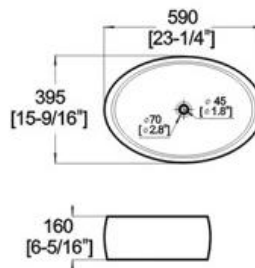

## D881D4

### D881D4 ART BASIN

Features:

- \* Vitreous china.
- \* Above-counter.
- \* Without overflow.
- \* No faucet hole, requires wall or counter-mount faucet.

\* Dimensions: Height: 6-5/16" (160mm)  
Length: 23-1/4" (590mm)  
Width: 15-9/16" (395mm)