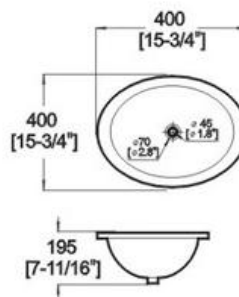

#### Features:

- \* Vitreous china.
- \* Drop-in.
- \* Without overflow.
- \* No faucet hole, requires wall or counter-mount faucet.
- \* Dimensions: Height: 7-11/16" (195mm)  
Length: 15-3/4" (400mm)  
Width: 15-3/4" (400mm)