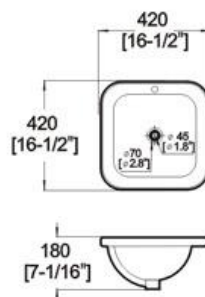

Winfield[®] Vitreous China

DU1642

DU1642 ART BASIN

- Features:
- * Vitreous china.
 - * Drop-in.
 - * With overflow.
 - * No faucet hole, requires wall or counter-mount faucet.
 - * Dimensions: Height: 7-1/16" (180mm)
Length: 16-1/2" (420mm)
Width: 16-1/2" (420mm)