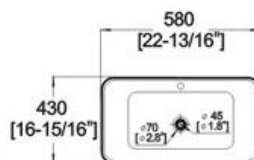

Winfield[®] Vitreous China

DU1643

DU1643 ART BASIN

Features:

- * Vitreous china.
- * Drop-in.
- * With overflow.
- * No faucet hole, requires wall or counter-mount faucet.
- * Dimensions: Height: 7-1/16" (180mm)
Length: 22-13/16" (580mm)
Width: 16-15/16" (430mm)