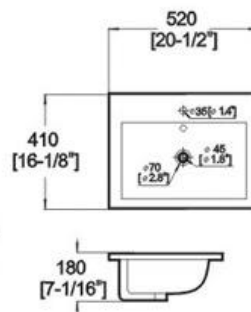

Winfield[®] Vitreous China

DU1644

DU1644 ART BASIN

Features:

- * Vitreous china.
- * Drop-in.
- * With overflow.
- * Single faucet hole Or three faucet holes.
- * Dimensions: Height: 7-1/16" (180mm)
Length: 20-1/2" (520mm)
Width: 16-1/8" (410mm)