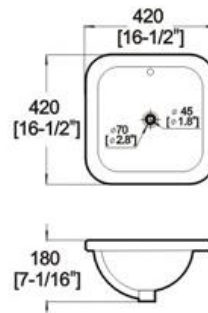

### DU1647 ART BASIN

Features:

- \* Vitreous china.
- \* Drop-in.
- \* With overflow.
- \* No faucet hole, requires wall or counter-mount faucet.
- \* Dimensions: Height: 7-1/16" (180mm)  
Length: 16-1/2" (420mm)  
Width: 16-1/2" (420mm)