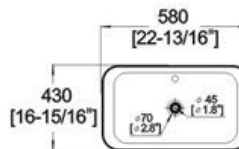

### DU1648 ART BASIN

Features:

- \* Vitreous china.
- \* Drop-in.
- \* With overflow.
- \* No faucet hole, requires wall or counter-mount faucet.
- \* Dimensions: Height: 7-1/16" (180mm)  
Length: 22-13/16" (580mm)  
Width: 16-15/16" (430mm)