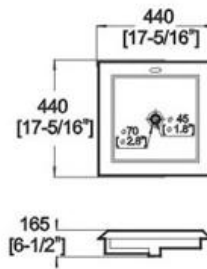

### DU1708 ABOVE COUNTER BASIN

Features:

- \* Vitreous china.
- \* Drop-in.
- \* With overflow.
- \* No faucet hole, requires wall or counter-mount faucet.

- \* Dimensions: Height: 6-1/2" (165mm)  
Length: 17-5/16" (440mm)  
Width: 17-5/16" (440mm)