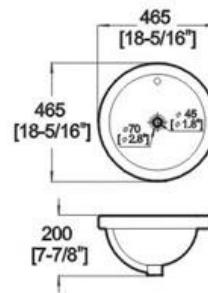

#### Features:

- \* Vitreous china.
- \* Drop-in.
- \* With overflow.
- \* No faucet hole, requires wall or counter-mount faucet.
- \* Dimensions: Height: 7-7/8" (200mm)  
Length: 18-5/16" (465mm)  
Width: 18-5/16" (465mm)