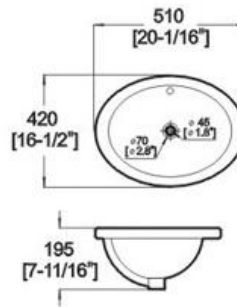

Winfield[®] Vitreous China DU2008

DU2008 ABOVE COUNTER BASIN

Features:

- * Vitreous china.
- * Drop-in.
- * With overflow.
- * No faucet hole, requires wall or counter-mount faucet.
- * Dimensions: Height: 7-11/16" (195mm)
Length: 20-1/16" (510mm)
Width: 16-1/2" (420mm)