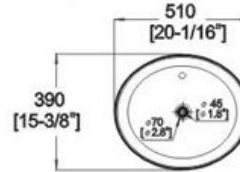

#### Features:

- \* Vitreous china.
- \* Drop-in.
- \* With overflow.
- \* No faucet hole, requires wall or counter-mount faucet.

#### \* Dimensions:

DU2107# Height: 7-7/8" (200mm)  
 Length: 21-5/8" (550mm)  
 Width: 16-15/16" (430mm)

DU2107B# Height: 7-1/16" (180mm)  
 Length: 20-1/16" (510mm)  
 Width: 15-3/8" (390mm)

Winfield Products