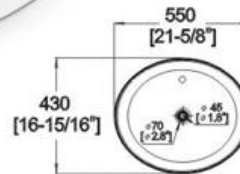

#### \* Dimensions:

DU2107# Height: 7-7/8" (200mm)  
 Length: 21-5/8" (550mm)  
 Width: 16-15/16" (430mm)

DU2107B# Height: 7-1/16" (180mm)  
 Length: 20-1/16" (510mm)  
 Width: 15-3/8" (390mm)

Winfield Products