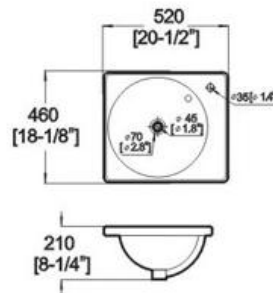

Winfield[®] Vitreous China DU2108

DU2108 ABOVE COUNTER BASIN

Features:

- * Vitreous china.
- * Drop-in.
- * With overflow.
- * Single faucet holes.
- * Dimensions: Height: 8-1/4" (210mm)
Length: 20-1/2" (520mm)
Width: 18-1/8" (460mm)