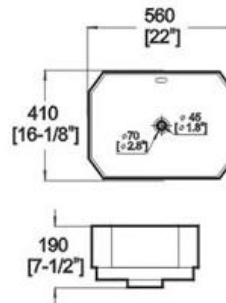

Winfield[®] Vitreous China DU2207

DU2207 ABOVE COUNTER BASIN

Features:

- * Vitreous china.
- * Drop-in.
- * With overflow.
- * No faucet hole, requires wall or counter-mount faucet.
- * Dimensions: Height: 7-1/2" (190mm)
Length: 22" (560mm)
Width: 16-1/8" (410mm)