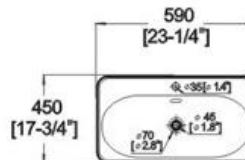

Winfield[®] Vitreous China

DU2308

DU2308 ABOVE COUNTER BASIN

Features:

- * Vitreous china.
- * Drop-in.
- * With overflow.
- * Single faucet holes.
- * Dimensions: Height: 8-1/4" (210mm)
Length: 23-1/4" (590mm)
Width: 17-3/4" (450mm)