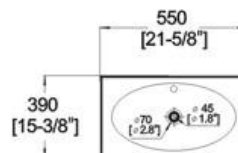

Winfield[®] Vitreous China

L2107

L2107 ABOVE COUNTER BASIN

Features:

- * Vitreous china.
- * Drop-in.
- * With overflow.
- * No faucet hole, requires wall or counter-mount faucet.
- * Dimensions: Height: 7-1/2" (190mm)
Length: 21-5/8" (550mm)
Width: 15-3/8" (390mm)