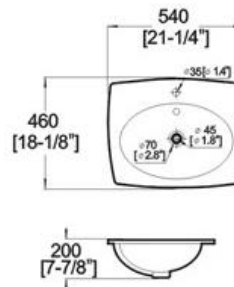

Winfield[®] Vitreous China

L2108

L2108 ABOVE COUNTER BASIN

Features:

- * Vitreous china.
- * Drop-in.
- * With overflow.
- * Single faucet hole Or three faucet holes.
- * Dimensions: Height: 7-7/8" (200mm)
Length: 21-1/4" (540mm)
Width: 18-1/8" (460mm)