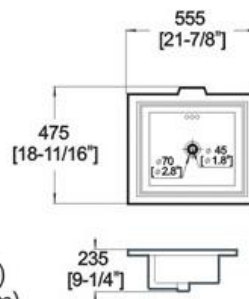

Winfield[®] Vitreous China

L2218

L2218 ABOVE COUNTER BASIN

- Features:
- * Vitreous china.
 - * Drop-in.
 - * With overflow.
 - * No faucet hole, requires wall or counter-mount faucet.
 - * Dimensions: Height: 9-1/4" (235mm)
Length: 21-7/8" (555mm)
Width: 18-11/16" (475mm)