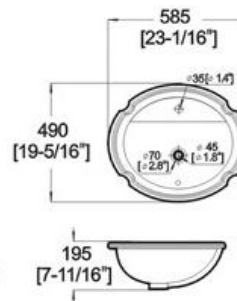

### L2319 ABOVE COUNTER BASIN

Features:

- \* Vitreous china.
- \* Drop-in.
- \* With overflow.
- \* Single faucet hole or three faucet holes.
- \* Dimensions: Height: 7-11/16" (195mm)  
Length: 23-1/16" (585mm)  
Width: 19-5/16" (490mm)