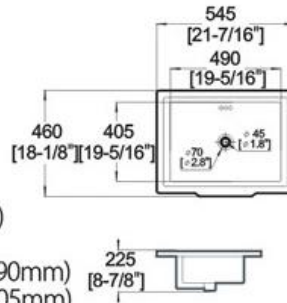

Winfield[®] Vitreous China

LA626

LA626 UNDER COUNTER BASIN

Features:

- * Vitreous china.
- * Under-mount.
- * With overflow.
- * No faucet hole, requires wall or counter-mount faucet.

* Dimensions:

21-7/16" (545mm) * 18-1/8" (460mm)

* 8-7/8" (225mm)

Bowl area (only) Length: 19-5/16" (490mm)

Width: 15-15/16" (405mm)

Drain hole: 1-3/4" (45mm)

Winfield Products

1689 E Mission Blvd. Pomona CA 91766
 Repair Parts and Services 1 (866) 200-1888