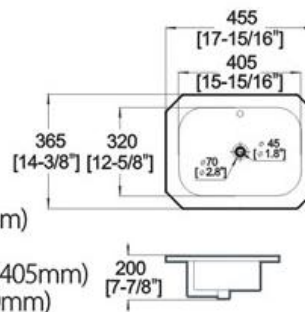

Winfield[®] Vitreous China

LA634

LA634 UNDER COUNTER BASIN

Features:

- * Vitreous china.
- * Under-mount.
- * With overflow.
- * No faucet hole, requires wall or counter-mount faucet.

* Dimensions:

17-15/16" (455mm) * 14-3/8" (365mm)

* 7-7/8" (200mm)

Bowl area(only) Length: 15-15/16" (405mm)

Width: 12-5/8" (320mm)

Drain hole: 1-3/4" (45mm)

Winfield Products

1689 E Mission Blvd. Pomona CA 91766
Repair Parts and Services 1(866)200-1888