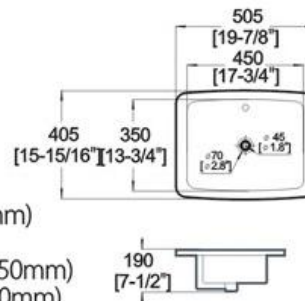

Winfield[®] Vitreous China

LA635

LA635 UNDER COUNTER BASIN

Features:

- * Vitreous china.
- * Under-mount.
- * With overflow.
- * No faucet hole, requires wall or counter-mount faucet.

* Dimensions:

19-7/8"(505mm)*15-15/16"(405mm)

*7-1/2"(190mm)

Bowl area(only) Length:17-3/4"(450mm)

Width:13-3/4"(350mm)

Drain hole: 1-3/4"(45mm)

Winfield Products

1689 E Mission Blvd. Pomona CA 91766
 Repair Parts and Services 1(866)200-1888