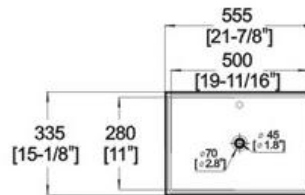

Winfield[®] Vitreous China

LA636

LA636 UNDER COUNTER BASIN

Features:

- * Vitreous china.
- * Under-mount.
- * With overflow.
- * No faucet hole, requires wall or counter-mount faucet.

* Dimensions:

21-7/8"(555mm)*15-1/8"(335mm)

*6-7/8"(175mm)

Bowl area(only) Length:19-11/16"(500mm)

Width:11"(280mm)

Drain hole: 1-3/4"(45mm)

Winfield Products

1689 E Mission Blvd. Pomona CA 91766
Repair Parts and Services 1(866)200-1888