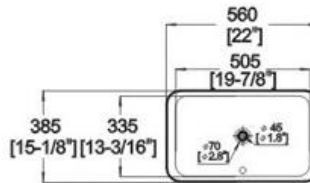

Winfield[®] Vitreous China

LA637

LA637 UNDER COUNTER BASIN

Features:

- * Vitreous china.
- * Under-mount.
- * With overflow.
- * No faucet hole, requires wall or counter-mount faucet.

* Dimensions:

22"(560mm)*15-1/8"(385mm)

*7-7/8"(200mm)

Bowl area(only) Length:19-7/8"(505mm)

Width:13-3/16"(335mm)

Drain hole: 1-3/4"(45mm)

Winfield Products

1689 E Mission Blvd. Pomona CA 91766
Repair Parts and Services 1(866)200-1888