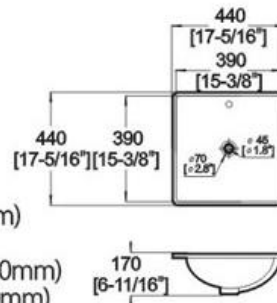

Winfield[®] Vitreous China

LA638

LA638 UNDER COUNTER BASIN

Features:

- * Vitreous china.
- * Under-mount.
- * With overflow.
- * No faucet hole, requires wall or counter-mount faucet.

* Dimensions:

17-5/16"(440mm)*17-5/16"(440mm)

*6-11/16"(170mm)

Bowl area(only) Length:15-3/8"(390mm)

Width:15-3/8"(390mm)

Drain hole: 1-3/4"(45mm)

Winfield Products

1689 E Mission Blvd. Pomona CA 91766
Repair Parts and Services 1(866)200-1888