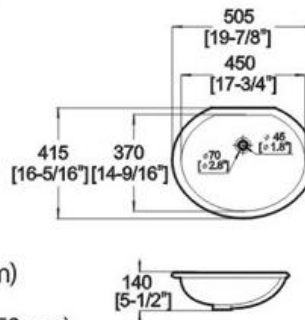

Winfield[®] Vitreous China

LU2017D1

LU2017D1 ART BASIN

Features:

- * Vitreous china.
- * Under-mount
- * With overflow.
- * No faucet hole, requires wall or counter-mount faucet.

* Dimensions:

19-7/8"(505mm)*16-5/16"(415mm)

*5-1/2"(140mm)

Bowl area(only) Length:17-3/4"(450mm)

Width:14-9/16"(370mm)

Drain hole: 1-3/4"(45mm)

Winfield Products

1689 E Mission Blvd. Pomona CA 91766
Repair Parts and Services 1(866)200-1888