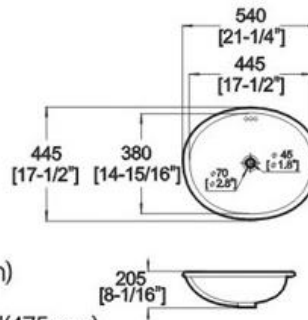

#### Features:

- \* Vitreous china.
- \* Under-mount
- \* With overflow.
- \* No faucet hole, requires wall or counter-mount faucet.

#### \* Dimensions:

21-1/4"(540mm)\*17-1/2"(445mm)

\*8-1/16"(205mm)

Bowl area(only) Length:18-11/16"(475mm)

Width:14-15/16"(380mm)

Drain hole: 1-3/4"(45mm)

Winfield Products

1689 E Mission Blvd. Pomona CA 91766  
Repair Parts and Services 1(866)200-1888