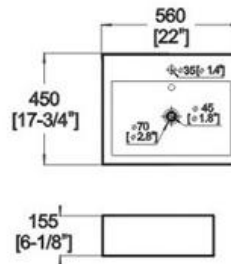

Winfield[®] Vitreous China D01

D01 ART BASIN

Features:

- * Vitreous china.
- * Above-counter.
- * With overflow.
- * Single faucet hole.
- * Dimensions: Height: 6-1/8" (155mm)
Length: 22" (560mm)
Width: 17-3/4" (450mm)