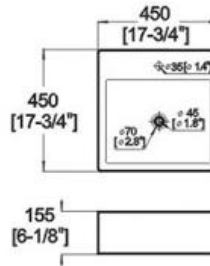

Winfield[®] Vitreous China D104A

D104A ART BASIN

Features:

- * Vitreous china.
- * Above-counter.
- * Without overflow.
- * Single faucet hole.
- * Dimensions: Height: 6-1/8" (155mm)
Length: 17-3/4" (450mm)
Width: 17-3/4" (450mm)