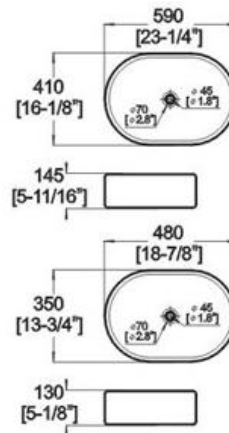

Winfield[®] Vitreous China

D105A/D105B

D105A/D105B ART BASIN

Features:

- * Vitreous china.
- * Above-counter.
- * Without overflow.
- * No faucet hole, requires wall or counter-mount faucet.

* Dimensions:

D150A: Height: 5-11/16" (145mm)
 Length: 23-1/4" (590mm)
 Width: 16-1/8" (410mm)

D150B: Height: 5-1/8" (130mm)
 Length: 18-7/8" (480mm)
 Width: 13-3/4" (350mm)

Winfield Products

1689 E Mission Blvd. Pomona CA 91766
 Repair Parts and Services 1(866)200-1888