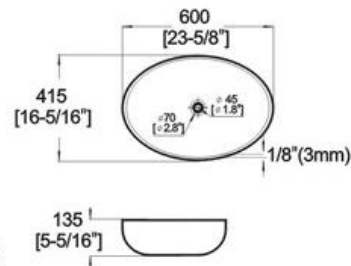

## D105C ART BASIN

- Features:
- \* Vitreous china.
  - \* Above-counter.
  - \* Without overflow.
  - \* No faucet hole, requires wall or counter-mount faucet.
  - \* Dimensions: Height: 5-5/16" (135mm)  
Length: 23-5/8" (600mm)  
Width: 16-5/16" (415mm)