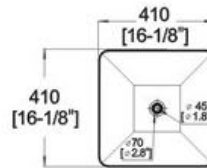

Winfield[®] Vitreous China D107B

D107B ART BASIN

Features:

- * Vitreous china.
- * Above-counter.
- * Without overflow.
- * No faucet hole, requires wall or counter-mount faucet.
- * Dimensions: Height: 4-3/4" (120mm)
Length: 16-1/8" (410mm)
Width: 16-1/8" (410mm)