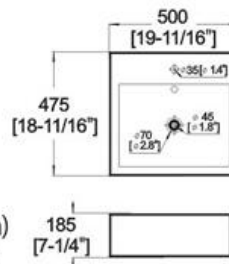

### Features:

- \* Vitreous china.
- \* Above-counter.
- \* With overflow.
- \* Single faucet hole.
- \* Dimensions: Height: 7-1/4" (185mm)  
Length: 19-11/16" (500mm)  
Width: 18-11/16" (475mm)

Winfield Products