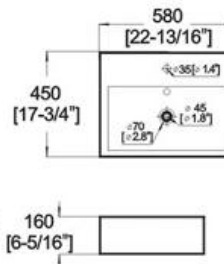

Winfield[®] Vitreous China D114

D114 ART BASIN

Features:

- * Vitreous china.
- * Above-counter.
- * With overflow.
- * Single faucet hole.
- * Dimensions: Height: 6-5/16" (160mm)
Length: 22-13/16" (580mm)
Width: 17-3/4" (450mm)