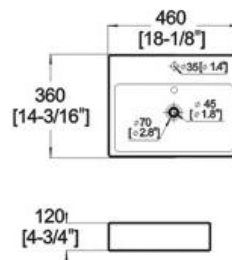

Winfield[®] Vitreous China D115

D115 ART BASIN

Features:

- * Vitreous china.
- * Above-counter.
- * With overflow.
- * Single faucet hole.
- * Dimensions: Height: 4-3/4" (120mm)
Length: 18-1/8" (460mm)
Width: 14-3/16" (360mm)