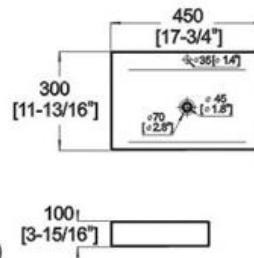

## D15 ART BASIN

Features:

- \* Vitreous china.
- \* Above-counter.
- \* Without overflow.
- \* Single faucet hole.
- \* Dimensions: Height: 3-15/16" (100mm)  
Length: 17-3/4" (450mm)  
Width: 11-13/16" (300mm)