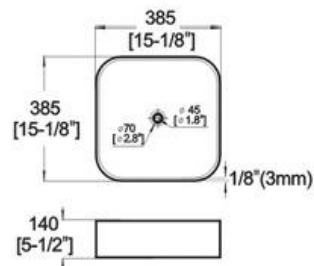

Winfield[®] Vitreous China D2008

D2008 ART BASIN

Features:

- * Vitreous china.
- * Above-counter.
- * Without overflow.
- * No faucet hole, requires wall or counter-mount faucet.
- * Dimensions: Height: 5-1/2" (140mm)
Length: 15-1/8" (385mm)
Width: 15-1/8" (385mm)