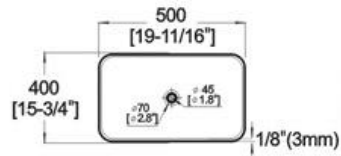

### Features:

- \* Vitreous china.
- \* Above-counter.
- \* Without overflow.
- \* No faucet hole, requires wall or counter-mount faucet.
- \* Dimensions: Height: 5-5/16" (135mm)  
Length: 19-11/16" (500mm)  
Width: 15-3/4" (400mm)