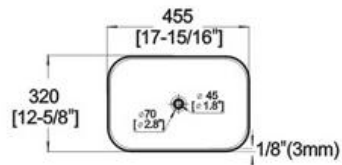

Winfield[®] Vitreous China D2013

D2013 ART BASIN

Features:

- * Vitreous china.
- * Above-counter.
- * Without overflow.
- * No faucet hole, requires wall or counter-mount faucet.
- * Dimensions: Height: 5-5/16" (135mm)
Length: 17-15/16" (455mm)
Width: 12-5/8" (320mm)