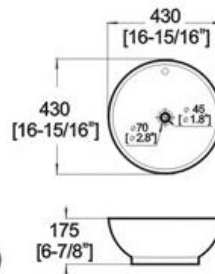

## D209 ART BASIN

Features:

- \* Vitreous china.
- \* Above-counter.
- \* With overflow.
- \* No faucet hole, requires wall or counter-mount faucet.
- \* Dimensions: Height: 6-7/8" (175mm)  
Length: 16-15/16" (430mm)  
Width: 16-15/16 (430mm)