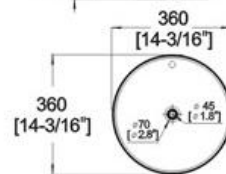

Winfield[®] Vitreous China

D212/D212B

D212/D212B ART BASIN

Features:

- * Vitreous china.
- * Above-counter.
- * With overflow.
- * No faucet hole, requires wall or counter-mount faucet.

* Dimensions:

D212: Height: 6-5/16" (160mm)
 Length: 14-15/16" (380mm)
 Width: 14-15/16" (380mm)

D212B: Height: 5-1/2" (140mm)
 Length: 14-3/16" (360mm)
 Width: 14-3/16" (360mm)

Winfield Products

1689 E Mission Blvd. Pomona CA 91766
 Repair Parts and Services 1(866)200-1888