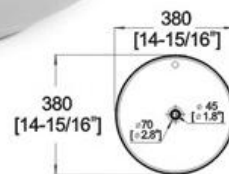

Winfield[®] Vitreous China

D212/D212B

D212/D212B ART BASIN

Features:

- * Vitreous china.
- * Above-counter.
- * With overflow.
- * No faucet hole, requires wall or counter-mount faucet.

* Dimensions:

D212: Height: 6-5/16" (160mm)
 Length: 14-15/16" (380mm)
 Width: 14-15/16" (380mm)

D212B: Height: 5-1/2" (140mm)
 Length: 14-3/16" (360mm)
 Width: 14-3/16" (360mm)

Winfield Products

1689 E Mission Blvd. Pomona CA 91766
 Repair Parts and Services 1(866)200-1888