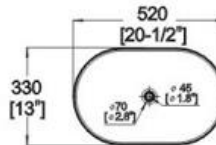

Winfield[®] Vitreous China D215

D215 ART BASIN

Features:

- * Vitreous china.
- * Above-counter.
- * Without overflow.
- * No faucet hole, requires wall or counter-mount faucet.
- * Dimensions: Height: 5-5/16" (135mm)
Length: 20-1/2" (520mm)
Width: 13" (330mm)