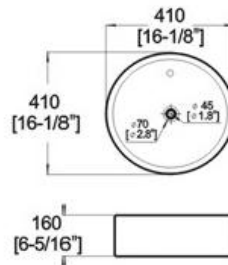

Winfield[®] Vitreous China D217

D217 ART BASIN

Features:

- * Vitreous china.
- * Above-counter.
- * With overflow.
- * No faucet hole, requires wall or counter-mount faucet.
- * Dimensions: Height: 6-5/16" (160mm)
Length: 16-1/8" (410mm)
Width: 16-1/8" (410mm)