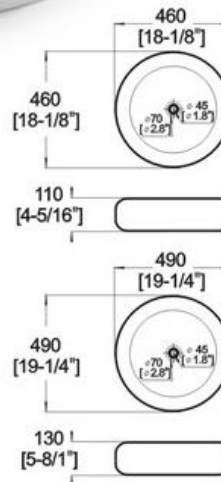

Winfield[®] Vitreous China

D218A/D218B

D218A/D218B ART BASIN

Features:

- * Vitreous china.
- * Above-counter.
- * Without overflow.
- * No faucet hole, requires wall or counter-mount faucet.

* Dimensions:

D218A: Height: 4-5/16" (110mm)
 Length: 18-1/8" (460mm)
 Width: 18-1/8" (460mm)

D218B: Height: 5-8/1" (130mm)
 Length: 19-1/4" (490mm)
 Width: 19-1/4" (490mm)

Winfield Products

1689 E Mission Blvd. Pomona CA 91766
 Repair Parts and Services 1(866)200-1888