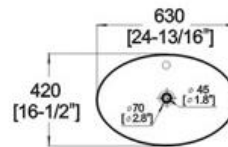

Winfield[®] Vitreous China

D220

D220 ART BASIN

Features:

- * Vitreous china.
- * Above-counter.
- * With overflow.
- * No faucet hole, requires wall or counter-mount faucet.
- * Dimensions: Height: 5-1/2" (140mm)
Length: 24-13/16" (630mm)
Width: 16-1/2" (420mm)